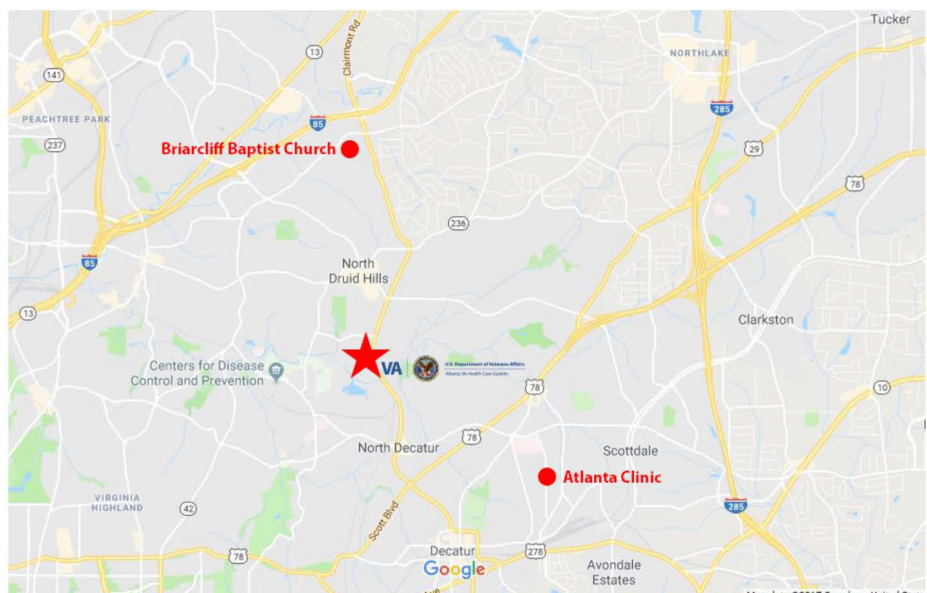

### **ATLANTA VA CLINIC**

250 N. Arcadia Road  
Decatur, GA 30033  
6 a.m. to 8 p.m.

### **BRIARCLIFF BAPTIST CHURCH**

3039 Briarcliff Road, NE  
Atlanta, GA 30329  
6 a.m. - 6 p.m.

Click the **red buttons** on the  
map to get directions.

Click for OWL van schedules

\*subject to 6-digit phone system upgrade without notice - in which case it will be ext. 205383